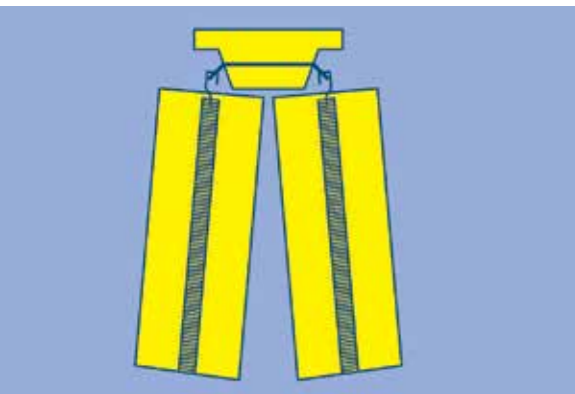

Page 110, 150, 150 Glass

Prince, Royal, Classic